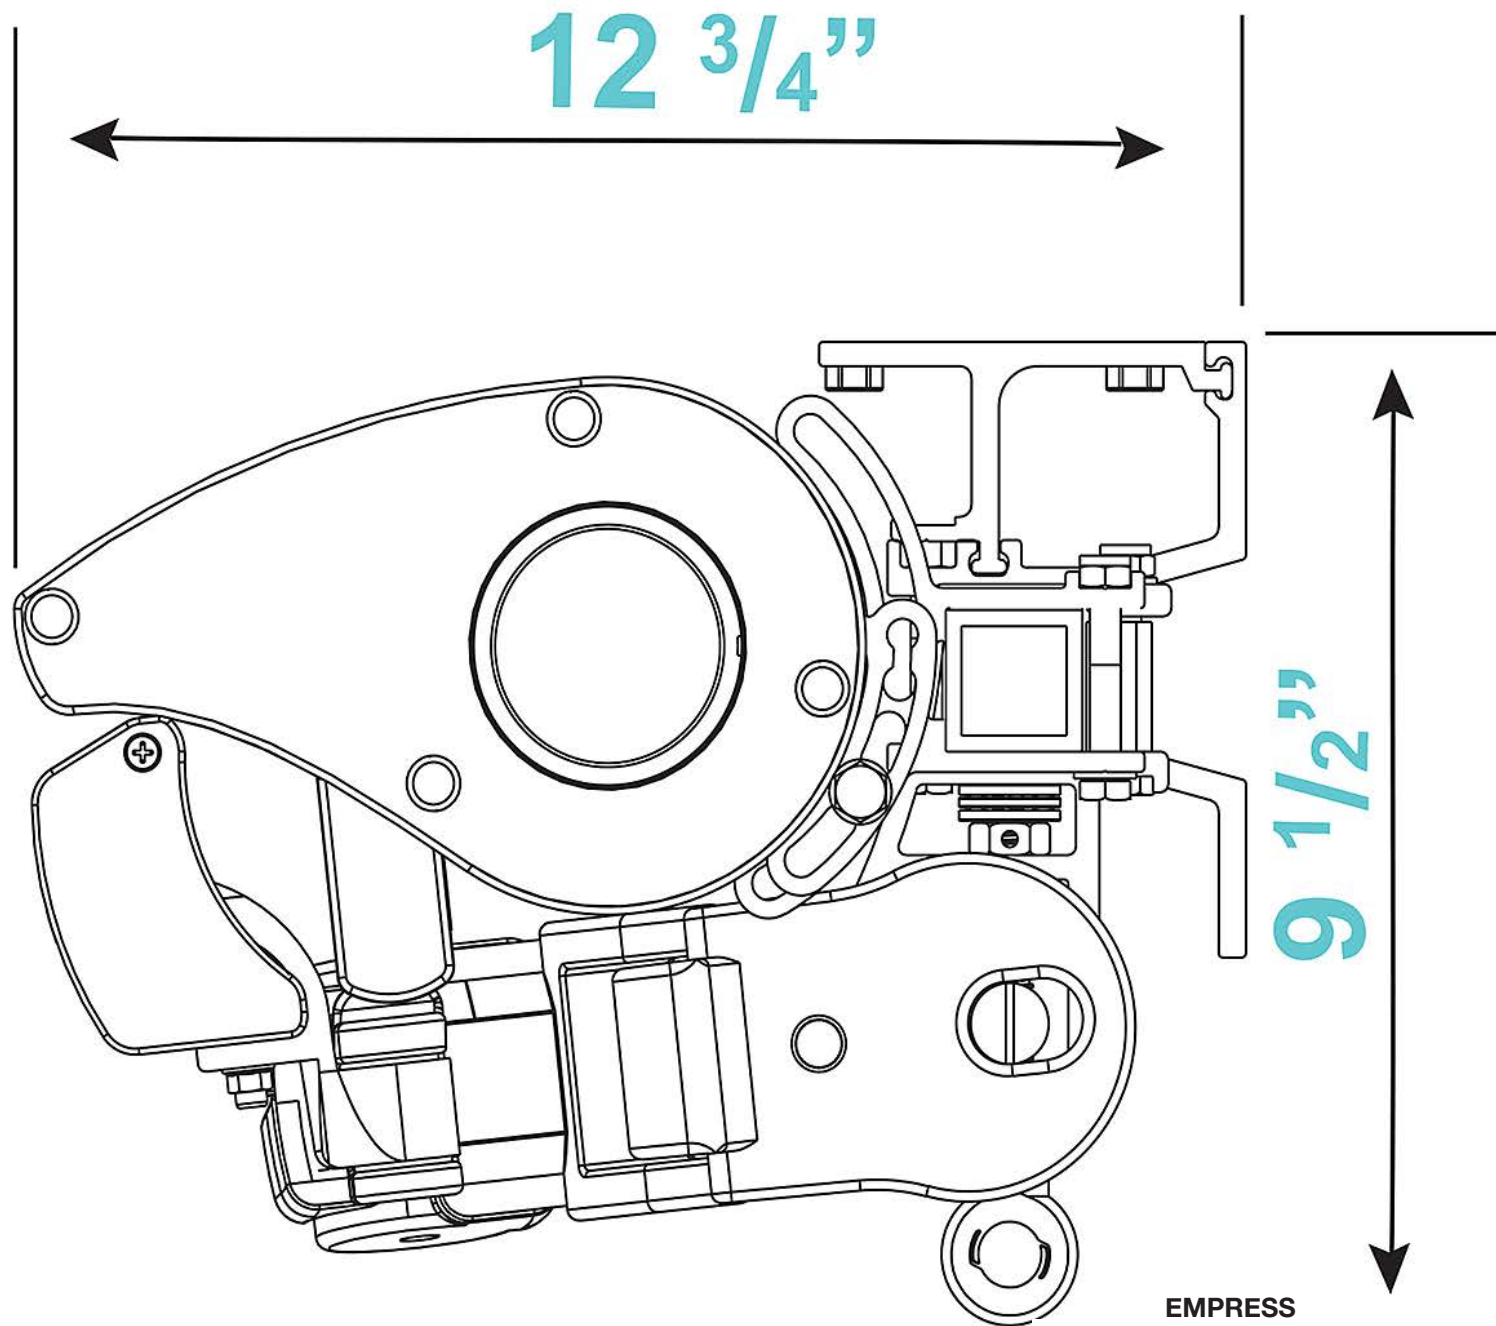

12 3/4"

9 1/2"

EMPRESS
SEMI-CASSETTE