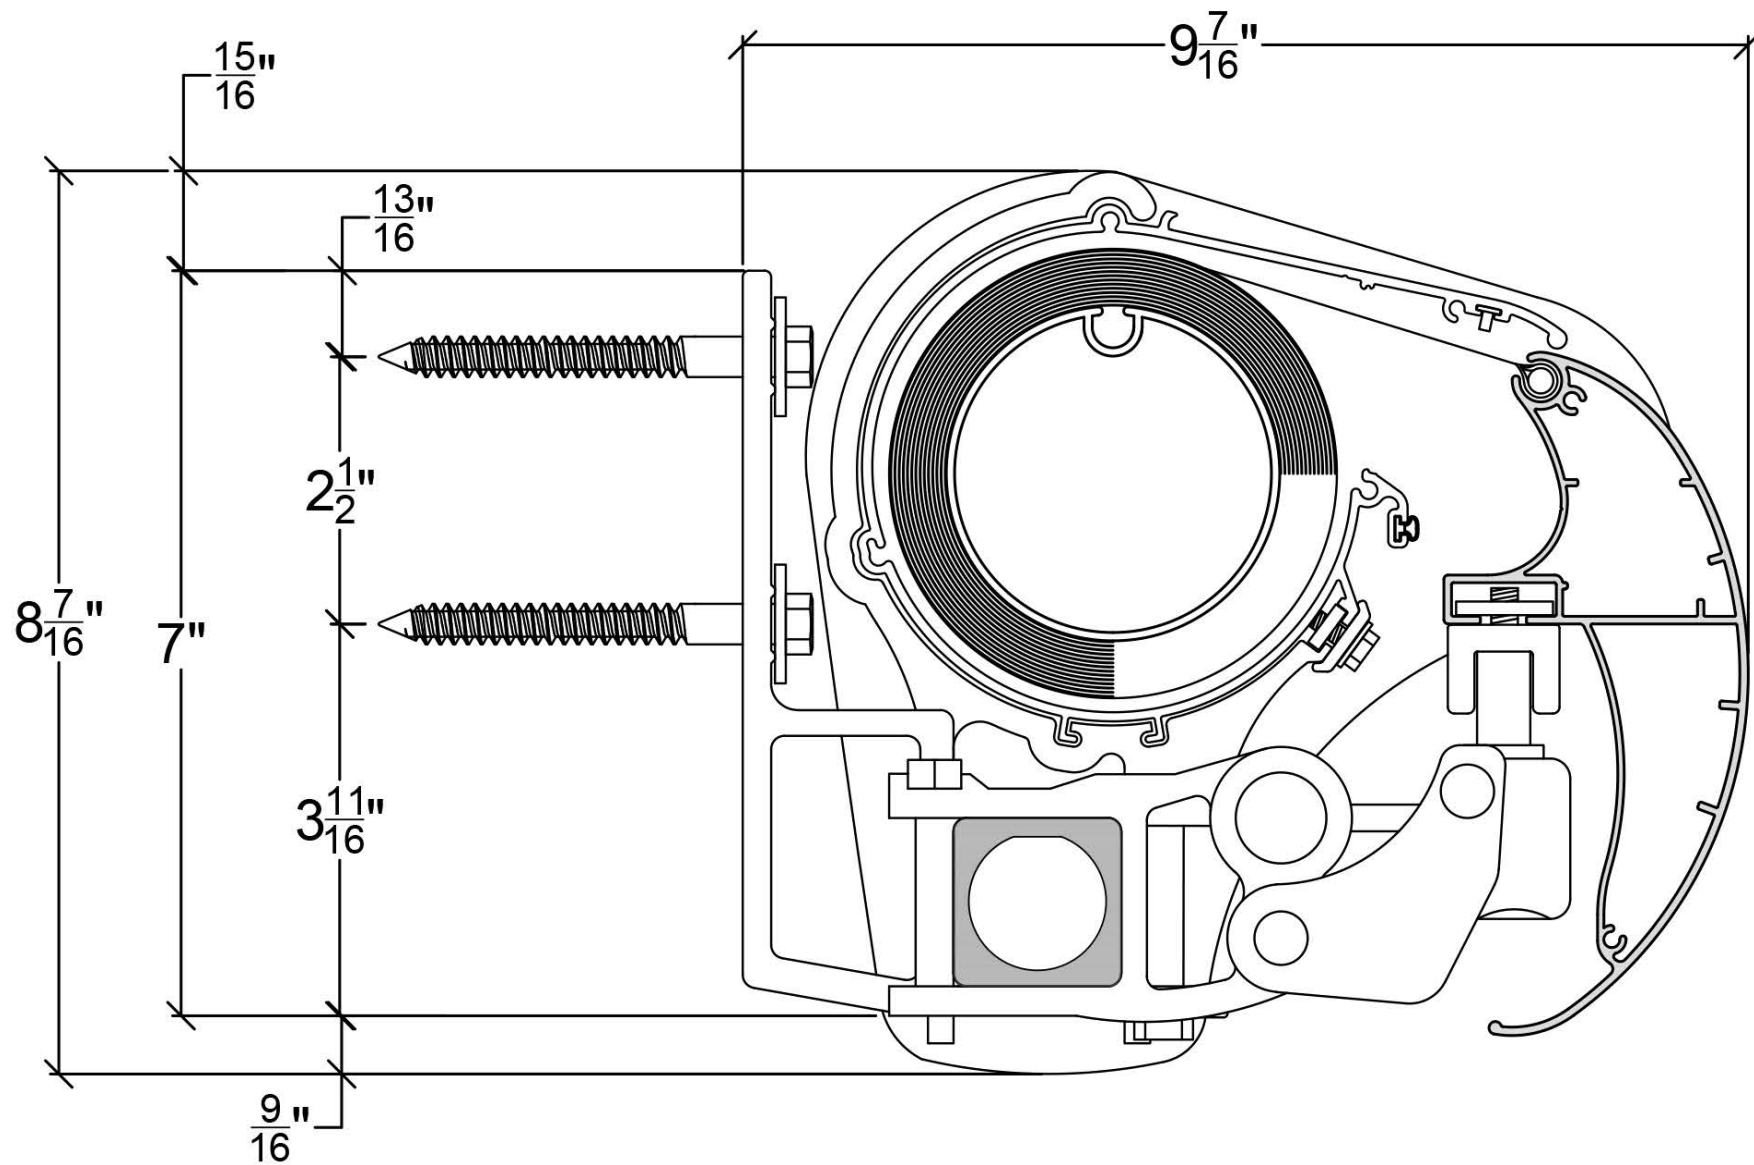

98 PRO
ENHANCED
SEMI-CASSETTE