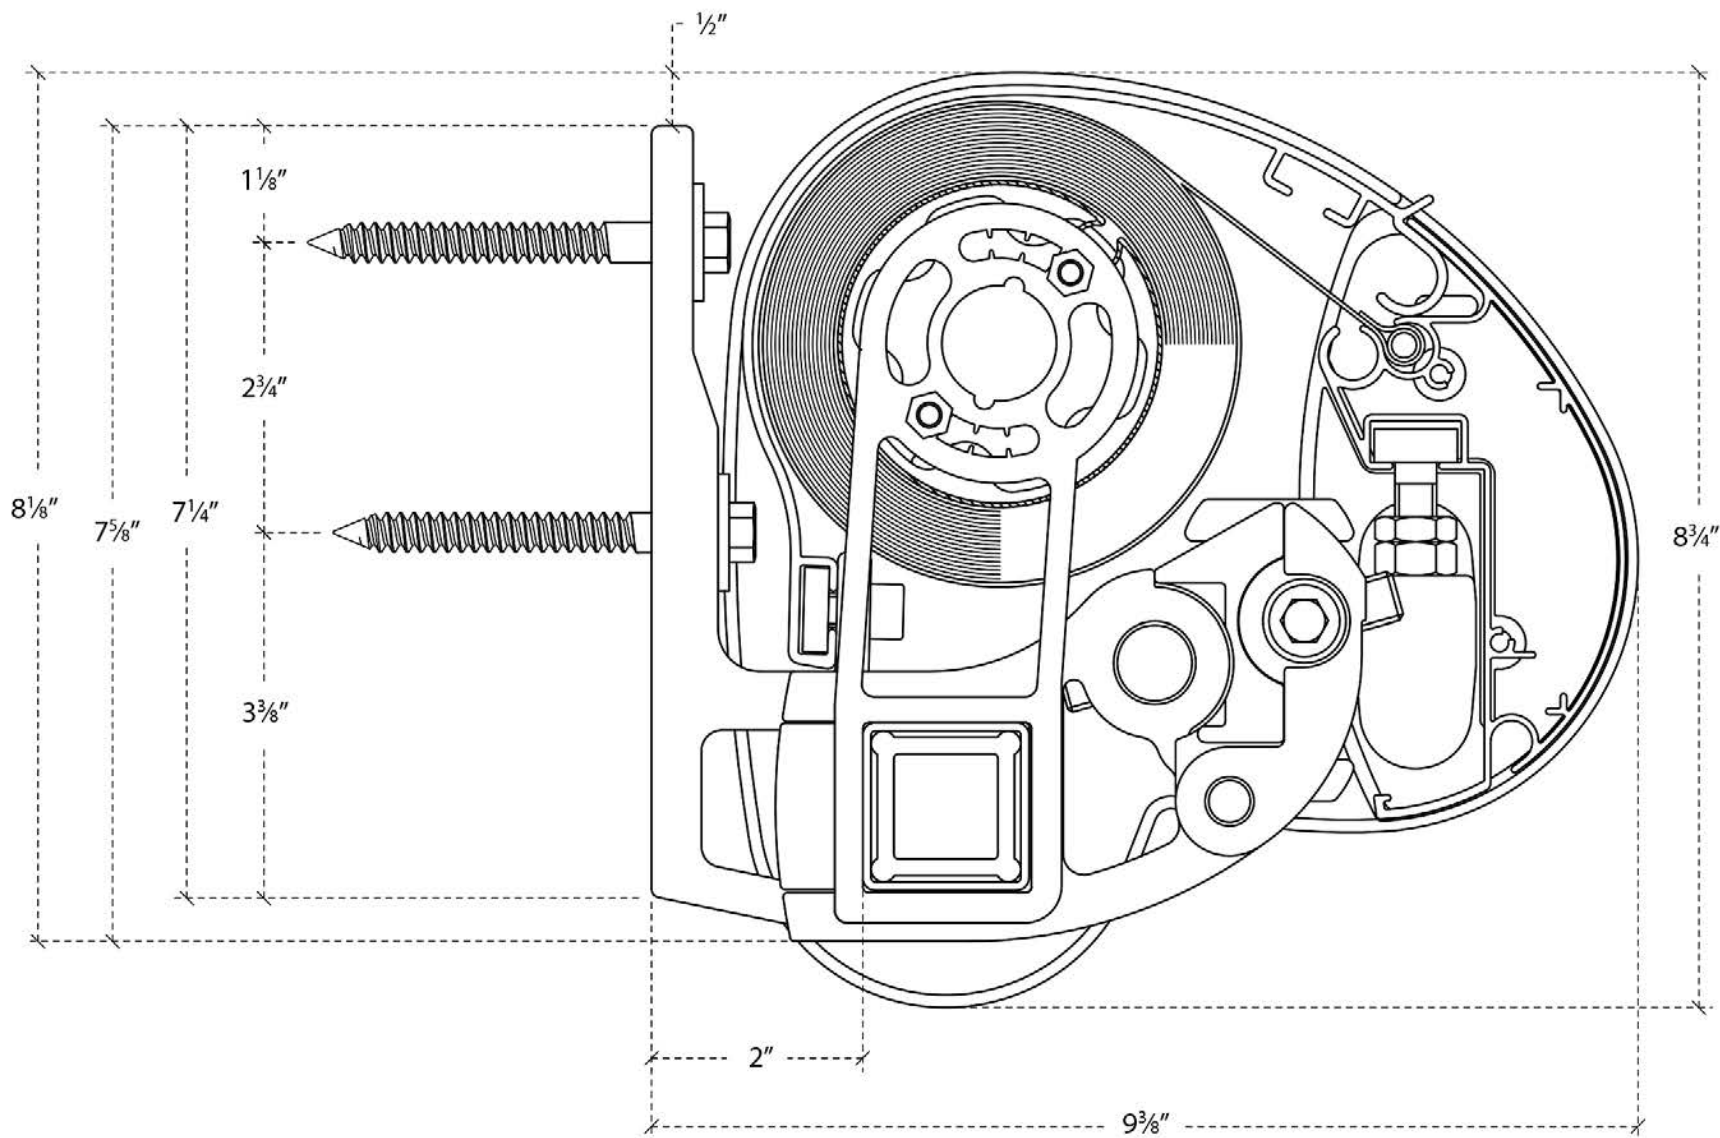

**250 PERFORMANCE SEMI-CASSETTE
PARTIAL CASSETTE WITH WRAP AROUND HOOD**