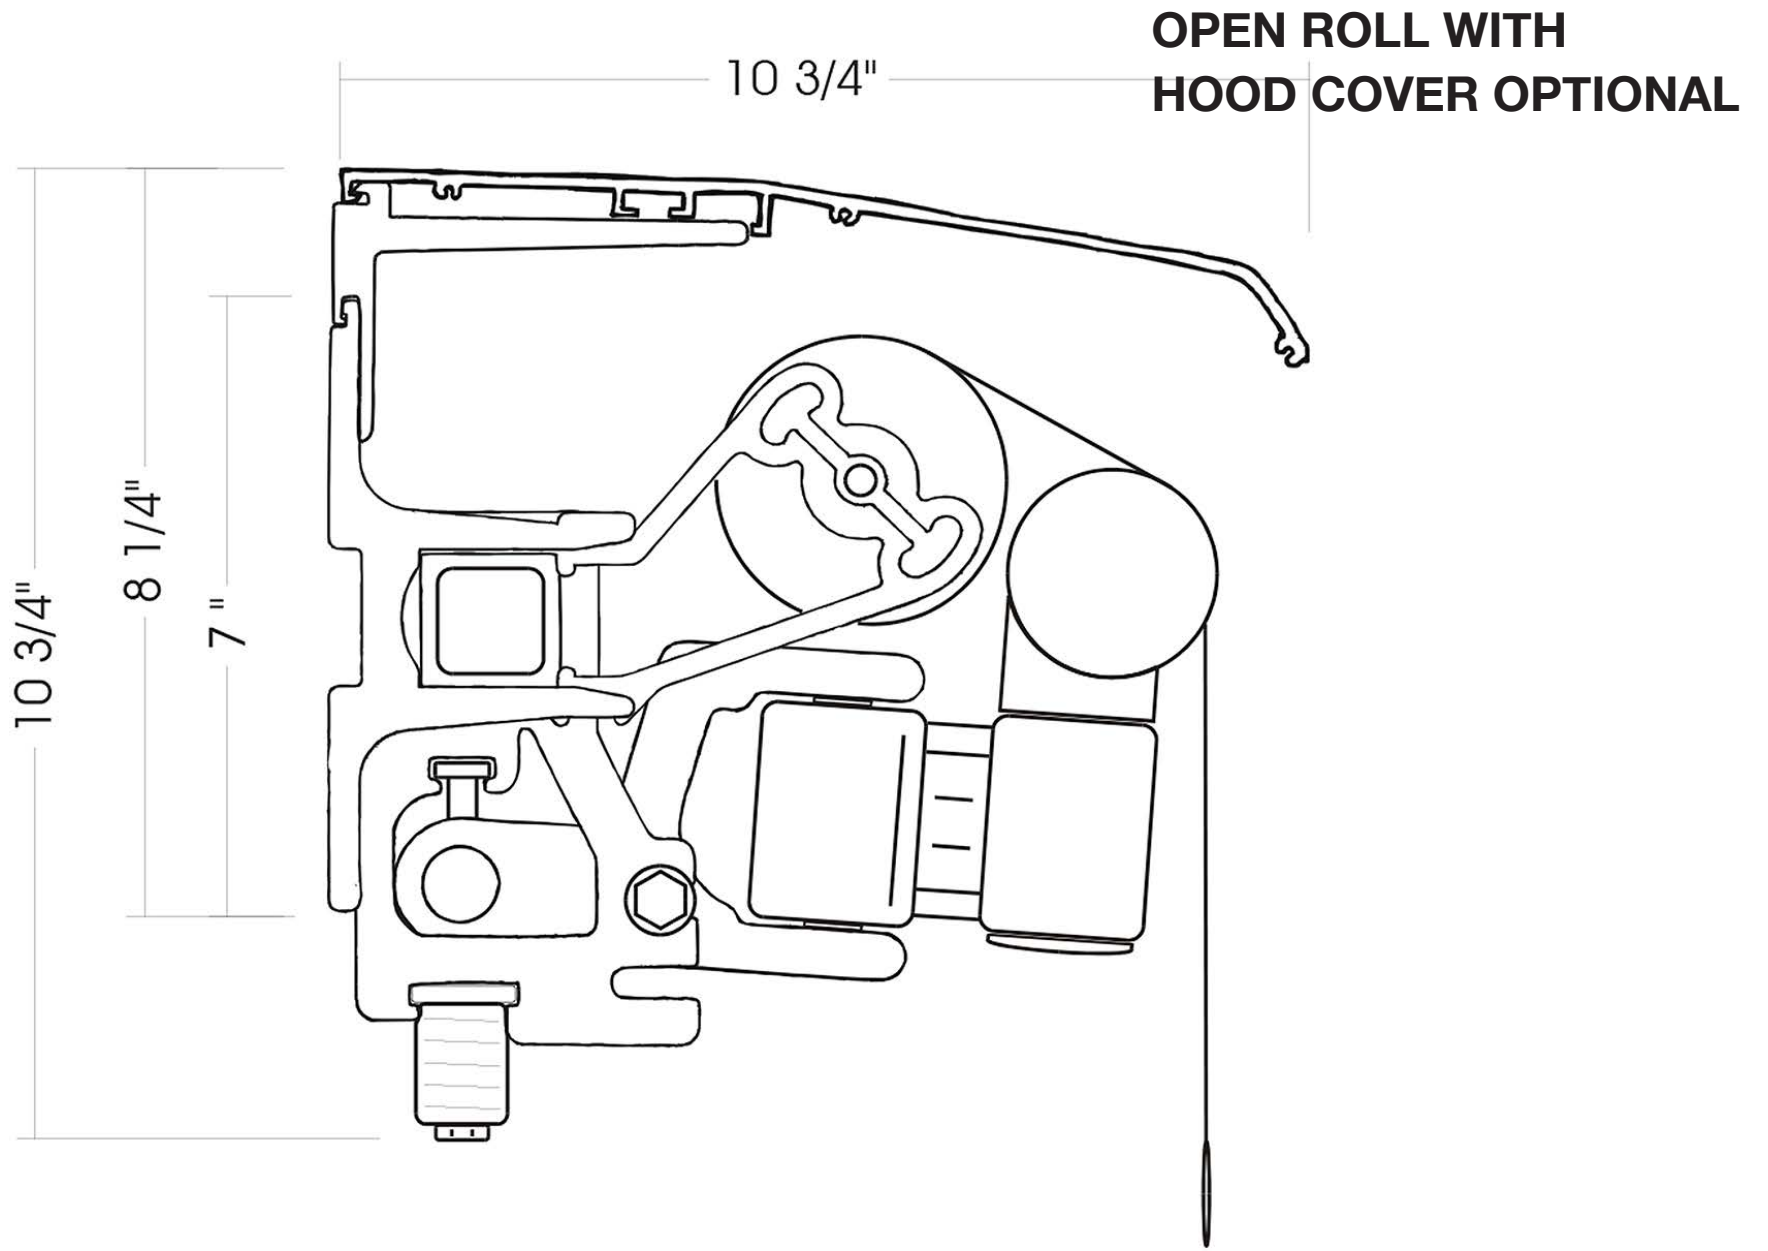

SOLAR SHIELD HIGH WIND
OPEN ROLL

**SOLAR SHIELD HIGH WIND
OPEN ROLL WITH HOOD COVER OPTIONAL**