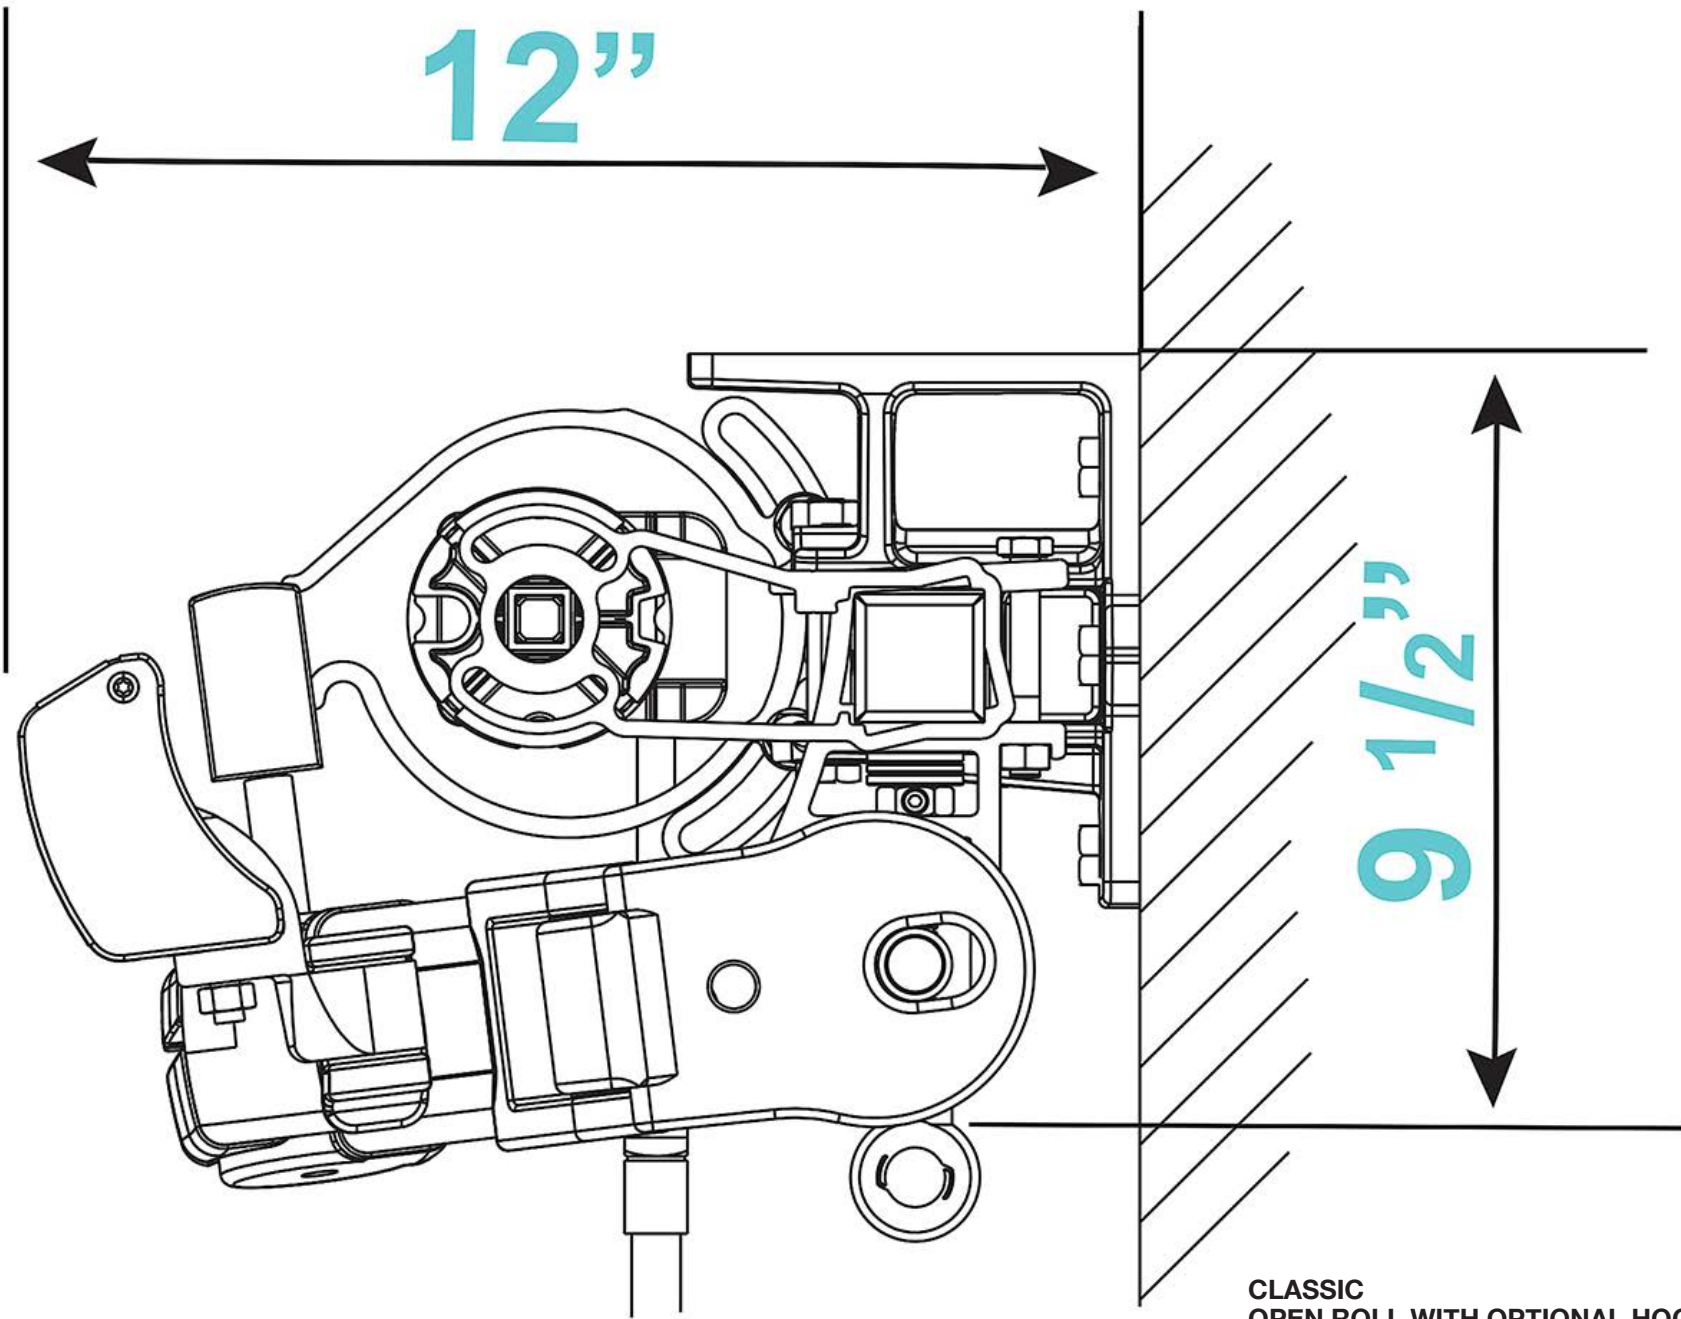

CLASSIC
OPEN ROLL WITH OPTIONAL HOOD COVER