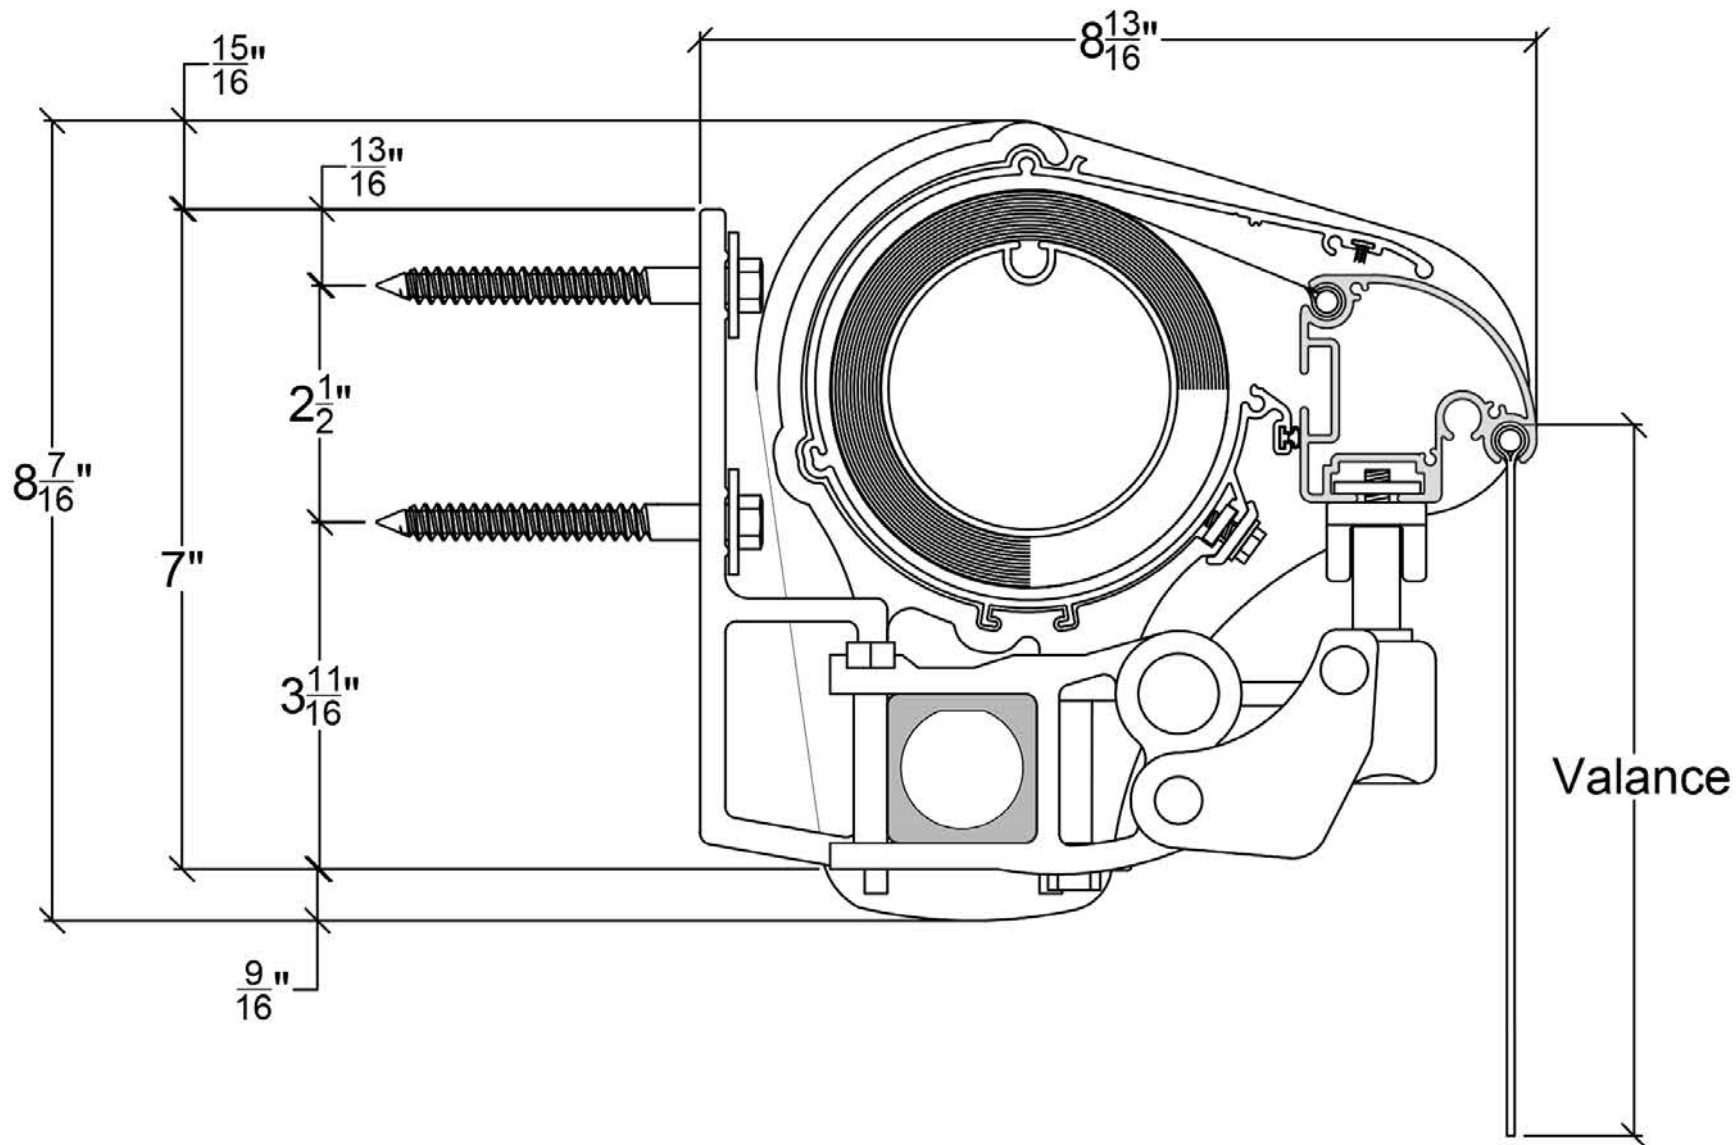

**97 PRO
SEMI-CASSETTE**