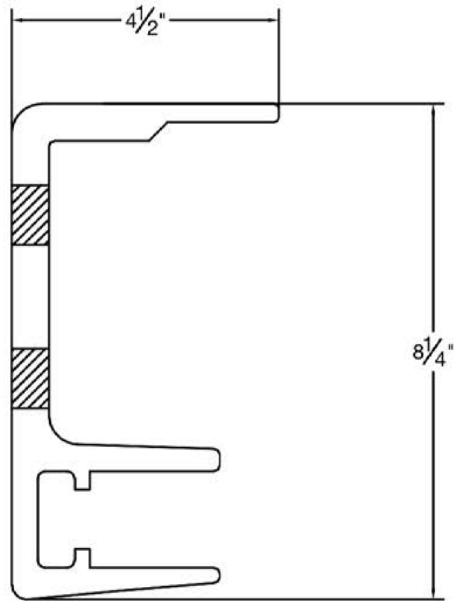

- Semi-cassette hood protects fabric and adds a modern look
- Strong, reinforced arms with polypropylene-coated cables
- Built-in LED lights in the arms—easy, push-button control
- Optional retractable front valance for added privacy and sun control
- Manual operation with included crank handle
- Projection options available: 8', 9', 10', 11', and 12'
- Maximum width up to 19'6" for expansive coverage
- Versatile mounting options: wall, soffit, or roof
- Available in White, Cream, Beige, or Bronze