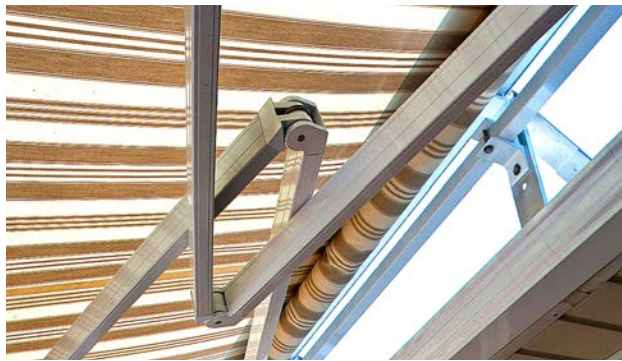

CRISS-CROSS WHEN PROJECTION EXCEEDS WIDTH

Why a Criss-Cross Arm Awning?

If your mounting space is narrow, yet deep, and you want to optimize shade coverage, you can use our Criss-Cross awning frame. This innovative frame, has offset shoulder heights allowing one awning arm to fold under its companion arm. This results in an awning projection which is greater than its width.