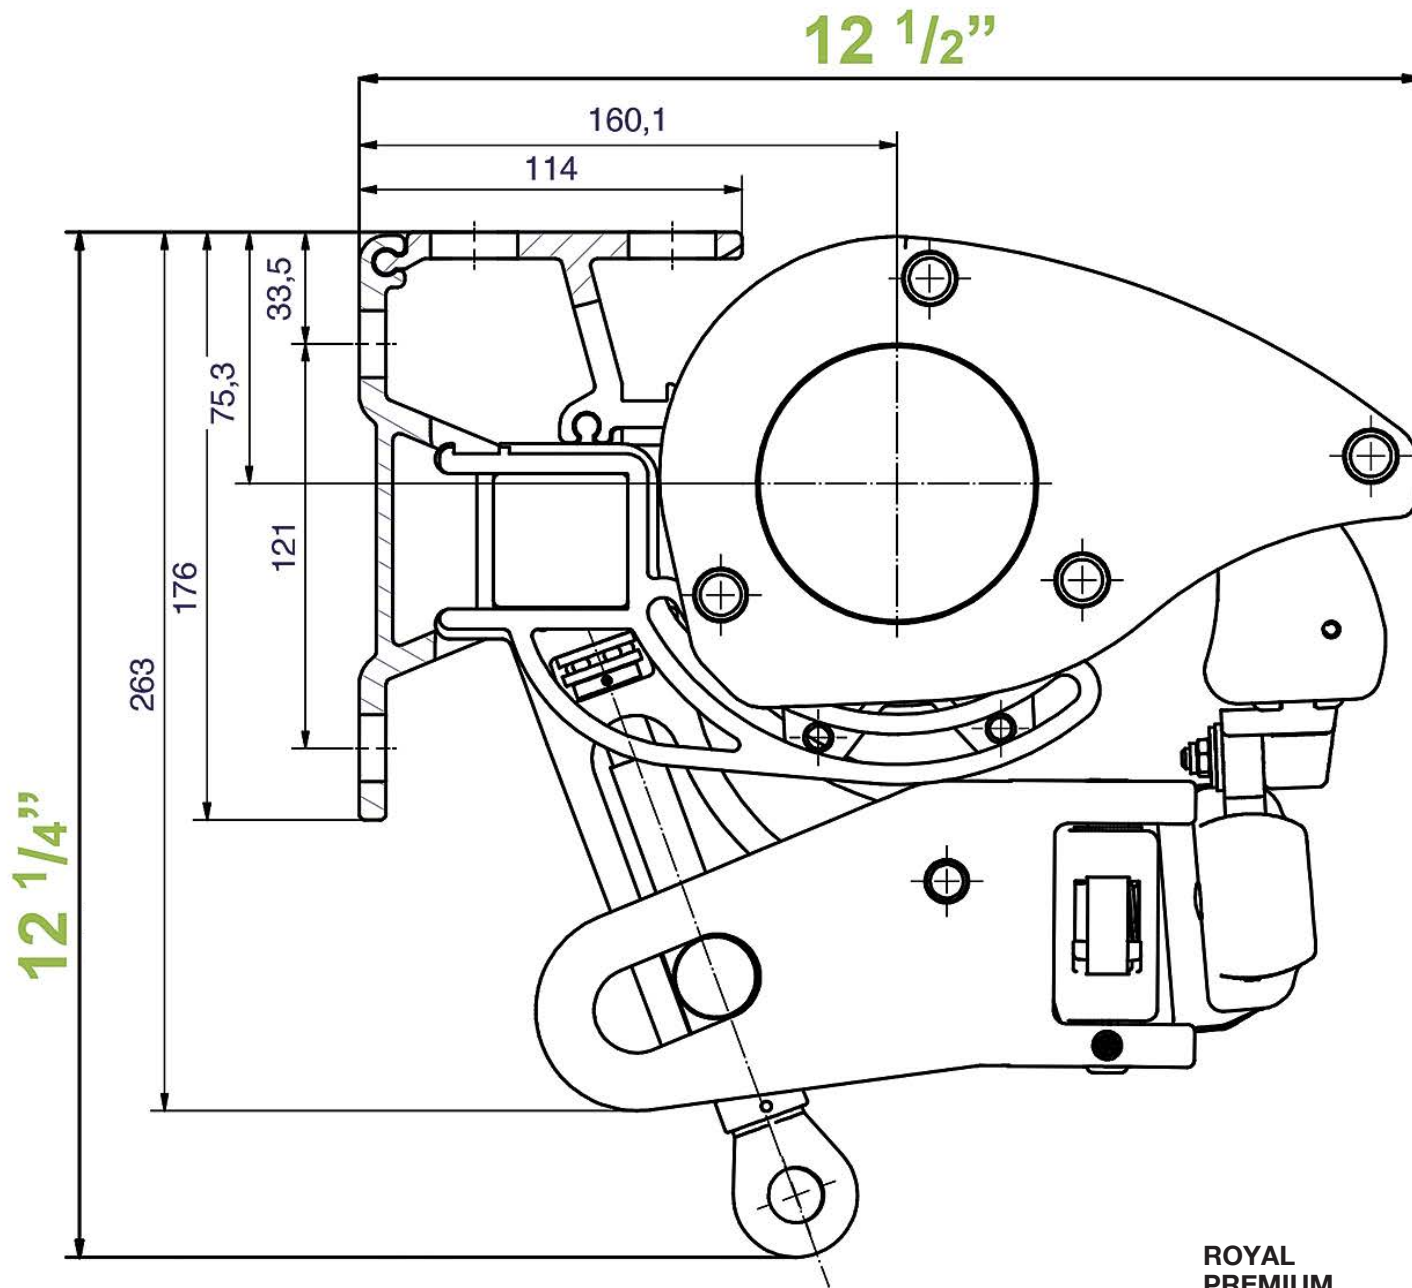

ROYAL
PREMIUM
SEMI-CASSETTE