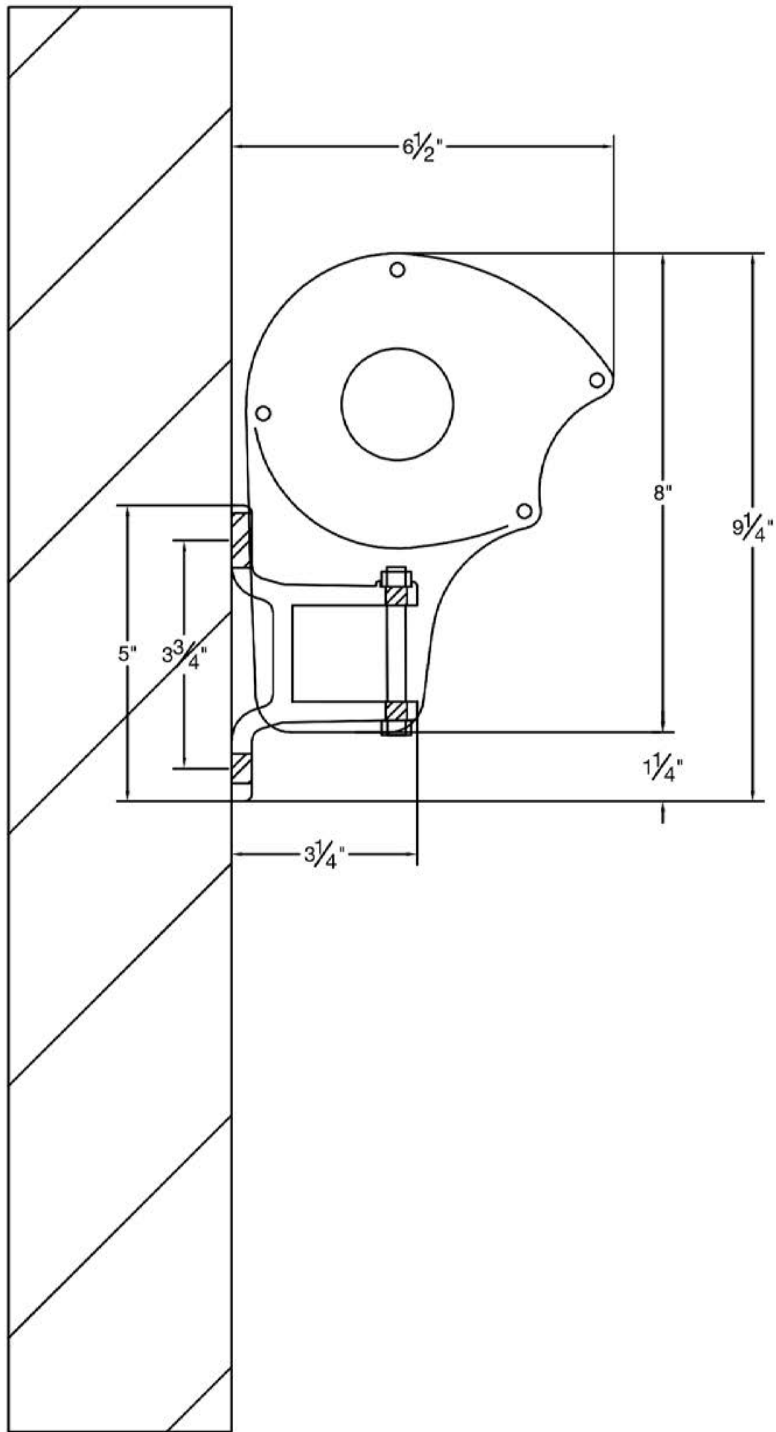

- Semi-cassette hood protects fabric and adds a modern look
- Strong, reinforced arms with polypropylene-coated cables
- Built-in LED lights in the arms—easy, push-button control
- Optional retractable front valance for added privacy and sun control
- Manual operation with included crank handle
- Projection options available: 8', 9', 10', 11', and 12'
- Maximum width up to 19'6" for expansive coverage
- Versatile mounting options: wall, soffit, or roof
- Available in White, Cream, Beige, or Bronze